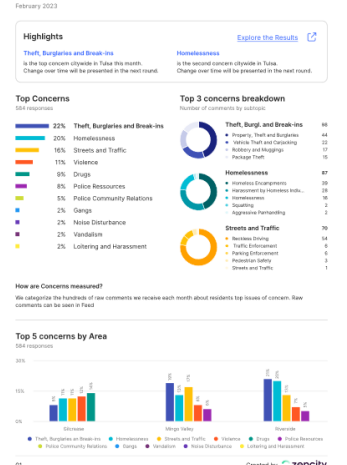

# Residents Complete a Quick Survey...

# How you can use it

Visit the Zencyty platform to view aggregated data

Follow daily feedback on the "Comment Feed"

Receive monthly/quarterly Executive reports

## Tulsa, OK - PD Blockwise - Monthly Executive Report

Real time view on your community's perception and satisfaction levels towards **Public Safety & Trust**.

Powered by  zencity

- Representative public opinion surveys that reach >95% of residents
- Balanced by: race, sex, age, income, language
- 365 days a year, 7 days a week, 24 hours a day