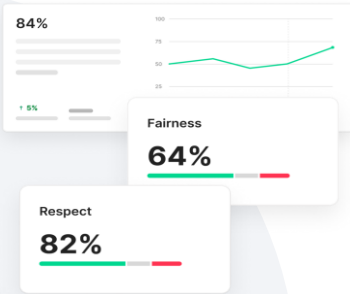

# Dynamically Deliver Surveys to Louisville Residents

Statistically representative surveys will be distributed

# Residents Complete a Quick Survey...

# How you can use it

Visit the Zencyty platform to view aggregated data

Follow daily feedback on the "Comment Feed"

Receive monthly/quarterly Executive reports

## Tulsa, OK - PD Blockwise - Monthly Executive Report

Real time view on your community's perception and satisfaction levels towards **Public Safety & Trust**.

Powered by  zencity

- Representative public opinion surveys that reach >95% of residents
- Balanced by: race, sex, age, income, language
- 365 days a year, 7 days a week, 24 hours a day