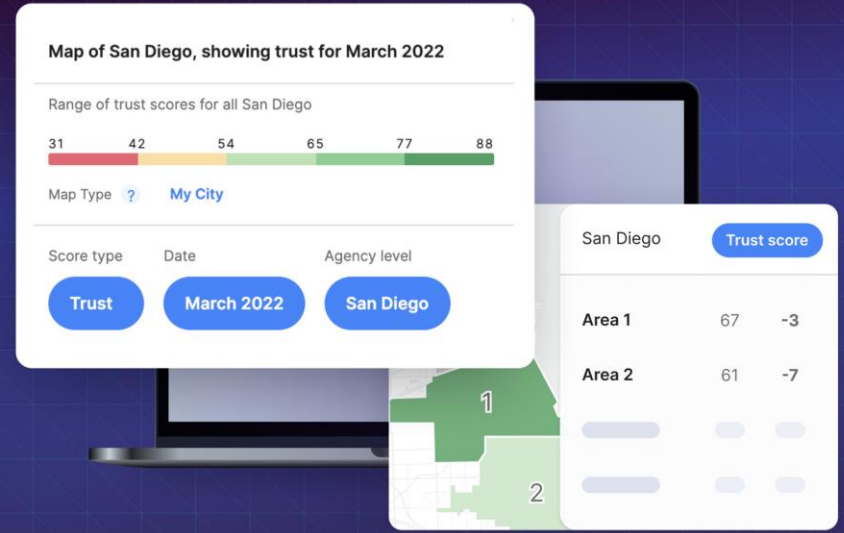

# Residents Complete a Quick Survey...

# How you can use it

Visit the Zencyty platform to view aggregated data

Follow daily feedback on the "Comment Feed"

Receive monthly/quarterly Executive reports

## Tulsa, OK - PD Blockwise - Monthly Executive Report

Real time view on your community's perception and satisfaction levels towards **Public Safety & Trust**.

Powered by  zencity

- Representative public opinion surveys that reach >95% of residents
- Balanced by: race, sex, age, income, language
- 365 days a year, 7 days a week, 24 hours a day