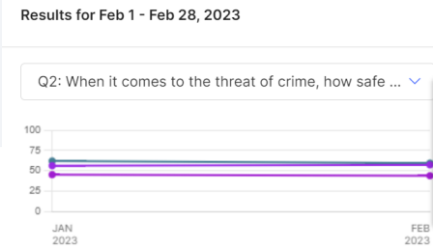

# How you can use it

Visit the Zencyty platform to view aggregated data

Follow daily feedback on the "Comment Feed"

Receive monthly/quarterly Executive reports

## Tulsa, OK - PD Blockwise - Monthly Executive Report

Real time view on your community's perception and satisfaction levels towards **Public Safety & Trust**.

Powered by  zencity

- Representative public opinion surveys that reach >95% of residents
- Balanced by: race, sex, age, income, language
- 365 days a year, 7 days a week, 24 hours a day