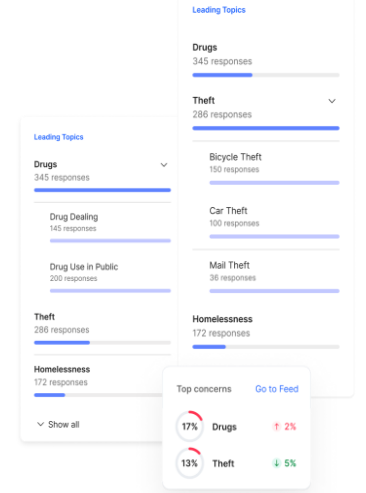

# Residents Complete a Quick Survey...

# How you can use it

Visit the Zencyty platform to view aggregated data

Follow daily feedback on the "Comment Feed"

Receive monthly/quarterly Executive reports

## Tulsa, OK - PD Blockwise - Monthly Executive Report

Real time view on your community's perception and satisfaction levels towards **Public Safety & Trust**.

Powered by  zencity

- Representative public opinion surveys that reach >95% of residents
- Balanced by: race, sex, age, income, language
- 365 days a year, 7 days a week, 24 hours a day