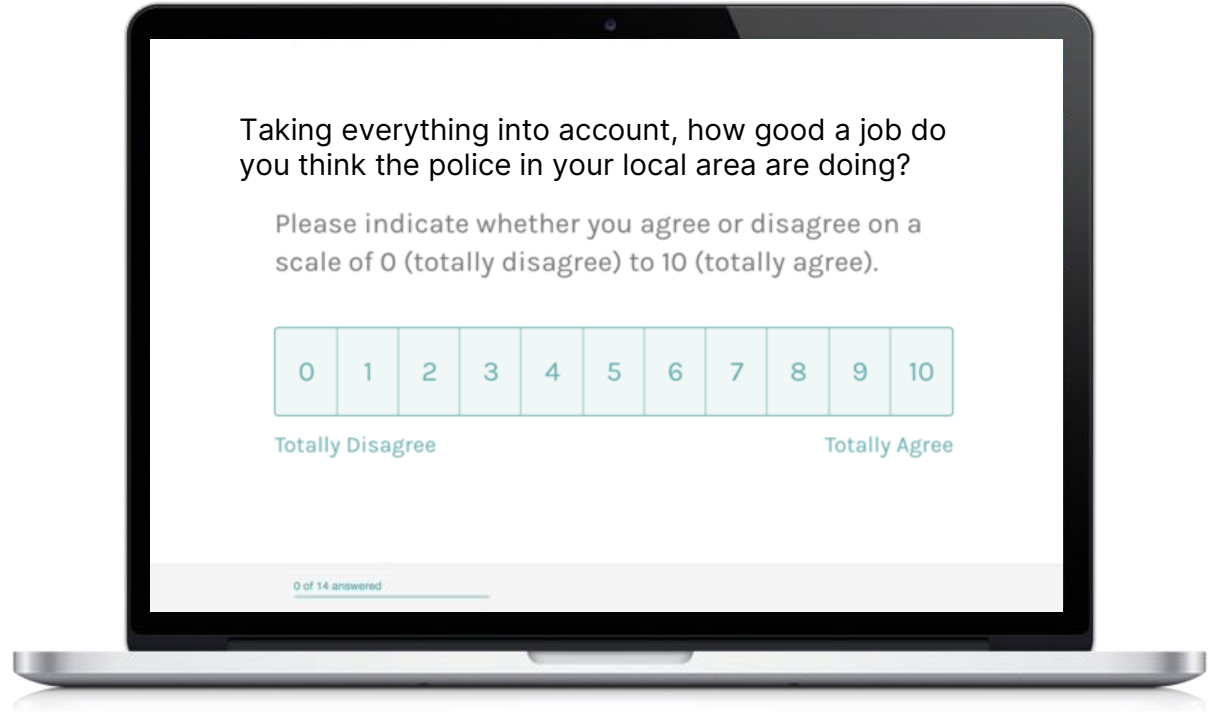

# Dynamically Deliver Surveys to Louisville Residents

Statistically representative surveys will be distributed

# Residents Complete a Quick Survey...

## Tulsa, OK - PD Blockwise - Monthly Executive Report

Real time view on your community's perception and satisfaction levels towards **Public Safety & Trust**.

Powered by  zencity

- Representative public opinion surveys that reach >95% of residents
- Balanced by: race, sex, age, income, language
- 365 days a year, 7 days a week, 24 hours a day