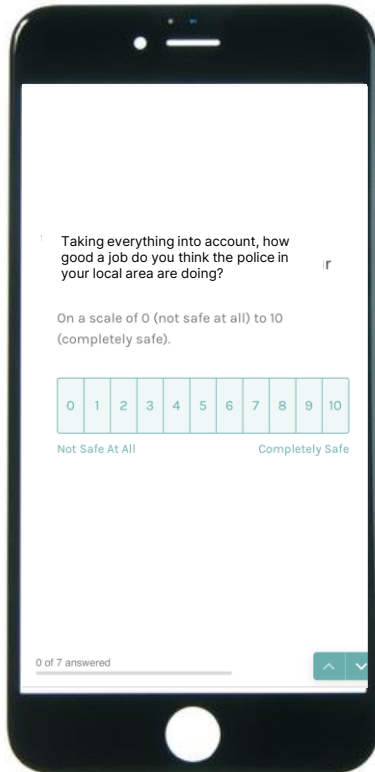

# Dynamically Deliver Surveys to Louisville Residents

Statistically representative surveys will be distributed

# Residents Complete a Quick Survey...

# How you can use it

Visit the Zencyty platform to view aggregated data

Follow daily feedback on the "Comment Feed"

Receive monthly/quarterly Executive reports

## Tulsa, OK - PD Blockwise - Monthly Executive Report

Real time view on your community's perception and satisfaction levels towards **Public Safety & Trust**.

Powered by  zencity

- Representative public opinion surveys that reach >95% of residents
- Balanced by: race, sex, age, income, language
- 365 days a year, 7 days a week, 24 hours a day